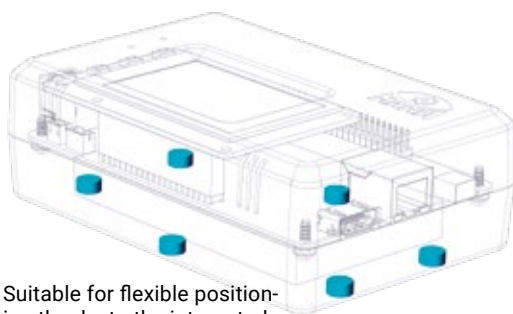

Power supplied through the coaxial power connector

LAN port for connecting to the ASA livestream

HDMI port for transmission to a monitor or TV

Integrated WiFi module for creating your own network (as a master) or integration in an existing network (as a client)

Suitable for flexible positioning thanks to the integrated magnets on the base of the casing

CONNECT CUBE V3 connectivity & features

Product features

- Independent of any particular manufacturer, and can be used with standard browsers
- Free app; installation not necessary
- Stable, self-sufficient WiFi network (access point), independent of existing networks; automatic network detection and connection
- Can be integrated in an existing network as needed (client mode)
- Energy-saving E-Paper display for intuitive operation
- Self-sufficient energy supply using a powerful rechargeable battery (min. 10 hours)
- Integrated magnetic holder for easy attachment to a metal switch cabinet or similar equipment
- Scratch-proof plastic casing in RAL 7016; other colours available on request
- ASA Livestream port in compliance with the relevant Directives
- Measured values can be output, PDF logs can be created; no manual recording required
- Modern CONNECT display with adaptive design for tablet, smart TV or smartphone
- No consequential or licence costs; the device is not tied to a particular manufacturer or person