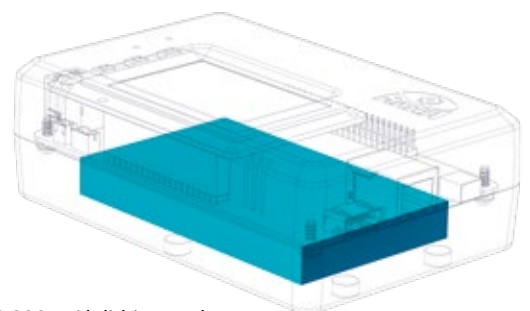

LED status lamps to visually confirm readiness for operation

Power button

Reset for system restart

USB ports
(e.g. for updates)

10,000 mAh lithium-polymer rechargeable battery with approx. 10 h runtime

Energy-saving E-Paper display that's stable whatever the viewing angle

Power supplied through the coaxial power connector

LAN port for connecting to the ASA livestream

HDMI port for transmission to a monitor or TV

Integrated WiFi module for creating your own network (as a master) or integration in an existing network (as a client)

Suitable for flexible positioning thanks to the integrated magnets on the base of the casing

CONNECT CUBE V3 connectivity & features

Product features

- Independent of any particular manufacturer, and can be used with standard browsers
- Free app; installation not necessary
- Stable, self-sufficient WiFi network (access point), independent of existing networks; automatic network detection and connection
- Can be integrated in an existing network as needed (client mode)
- Energy-saving E-Paper display for intuitive operation
- Self-sufficient energy supply using a powerful rechargeable battery (min. 10 hours)
- Integrated magnetic holder for easy attachment to a metal switch cabinet or similar equipment
- Scratch-proof plastic casing in RAL 7016; other colours available on request
- ASA Livestream port in compliance with the relevant Directives
- Measured values can be output, PDF logs can be created; no manual recording required
- Modern CONNECT display with adaptive design for tablet, smart TV or smartphone
- No consequential or licence costs; the device is not tied to a particular manufacturer or person