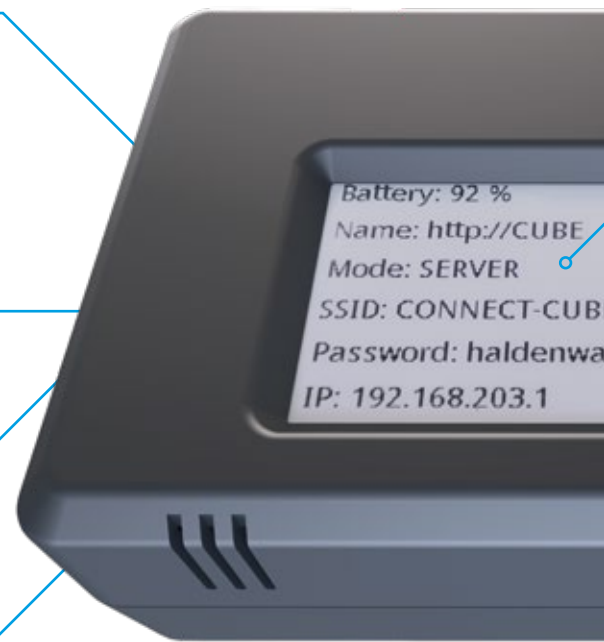

LED status lamps to visually confirm readiness for operation

Power button

Reset for system restart

USB ports
(e.g. for updates)

10,000 mAh lithium-polymer rechargeable battery with approx. 10 h runtime

Energy-saving E-Paper display that's stable whatever the viewing angle

Power supplied through the coaxial power connector

LAN port for connecting to the ASA livestream

HDMI port for transmission to a monitor or TV

Integrated WiFi module for creating your own network (as a master) or integration in an existing network (as a client)

Suitable for flexible positioning thanks to the integrated magnets on the base of the casing

CONNECT CUBE V3 connectivity & features

Product features

- Independent of any particular manufacturer, and can be used with standard browsers
- Free app; installation not necessary
- Stable, self-sufficient WiFi network (access point), independent of existing networks; automatic network detection and connection
- Can be integrated in an existing network as needed (client mode)
- Energy-saving E-Paper display for intuitive operation
- Self-sufficient energy supply using a powerful rechargeable battery (min. 10 hours)
- Integrated magnetic holder for easy attachment to a metal switch cabinet or similar equipment
- Scratch-proof plastic casing in RAL 7016; other colours available on request
- ASA Livestream port in compliance with the relevant Directives
- Measured values can be output, PDF logs can be created; no manual recording required
- Modern CONNECT display with adaptive design for tablet, smart TV or smartphone
- No consequential or licence costs; the device is not tied to a particular manufacturer or person